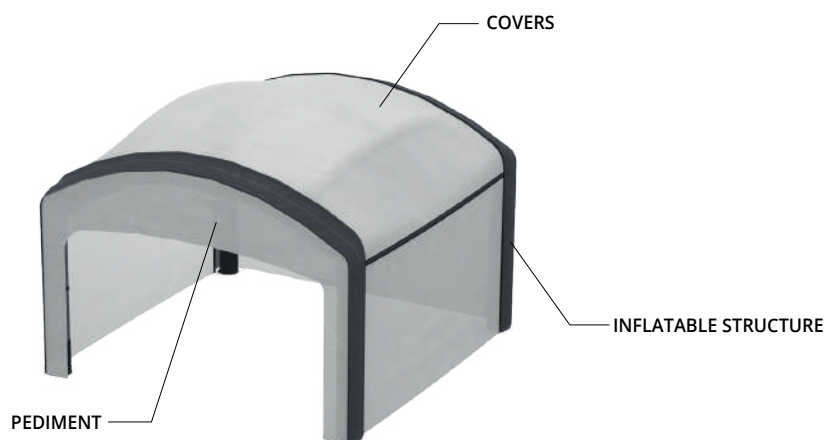

Its light weight will save you a lot of time during your events. Installation is quick and easy, as is deflation, which takes just a few minutes.

The event tent can be used both indoors and outdoors, thanks to its watertight covers and its ballasting and/or bracing system.

Modular, this shelter can be combined with other modules to provide a tailor-made cover to suit your needs.

Light

Quick
installation

Modular

Compact

MICHELIN

TECHNICAL DATA

	1 module only	Example 2 modules Lateral integration	Example 3 modules Longitudinal integration
--	---------------	--	---

Surface area	25 m ²	50 m ²	75 m ²
Folded dimensions	60 x 60 x 60 cm	80 x 60 x 60 cm	180 x 60 x 60 cm
Weight	30 kg	60 kg	90 kg
Installation time	10 min	25 min	40 min
Wind resistance	Up to 60 km/h wind speed, with guy wires		