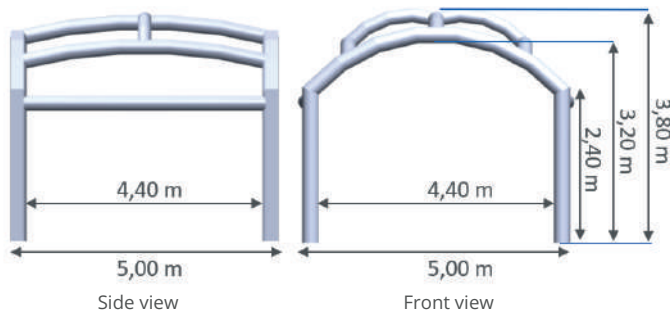

TECHNICAL DATA

	1 module only	Example 2 modules Lateral integration	Example 3 modules Longitudinal integration

Surface area	25 m²	50 m²	75 m²
Folded dimensions	60 x 60 x 60 cm	80 x 60 x 60 cm	180 x 60 x 60 cm
Weight	30 kg	60 kg	90 kg
Installation time	10 min	25 min	40 min
Wind resistance	Up to 60 km/h wind speed, with guy wires		

Delivered with : External covers + carry bag + pump + repair kit + guying kit.

Options available : Customisation, internal covers, LED lighting, ballast solutions.

DIMENSIONS