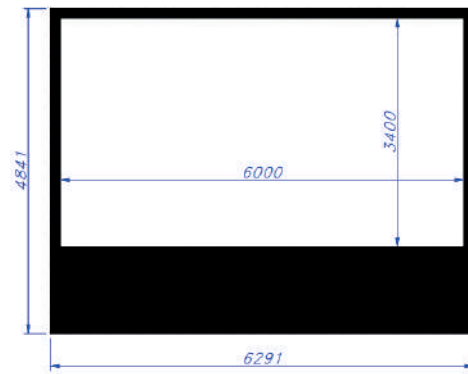

## TECHNICAL DATA

Structure without canvas

Structure with screen  
(6m screen)

SCREEN WIDTH	3m	4m	5m	6m	8m
SCREEN HEIGHT	1,70m	2,20m	2,80m	3,40m	4,50m
STRUCTURE WIDTH	3,30m	4,40m	5,40m	6,50m	8,70m
STRUCTURE HEIGHT	2,50m	3,40m	4,20m.	4,90m	6,40m
INSTALLATION TIME	10min	15min	20min	25min	40min
TOTAL WEIGHT	8 kg	15kg	20kg	30kg	50kg