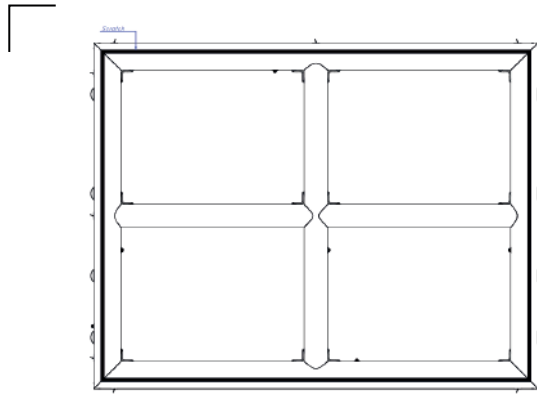

## TECHNICAL DATA

Structure without canvas

Structure with screen  
(6m screen)

SCREEN WIDTH	3m	4m	5m	6m	8m
SCREEN HEIGHT	1,70m	2,20m	2,80m	3,40m	4,50m
STRUCTURE WIDTH	3,30m	4,40m	5,40m	6,50m	8,70m
STRUCTURE HEIGHT	2,50m	3,40m	4,20m.	4,90m	6,40m
INSTALLATION TIME	10min	15min	20min	25min	40min
TOTAL WEIGHT	8 kg	15kg	20kg	30kg	50kg