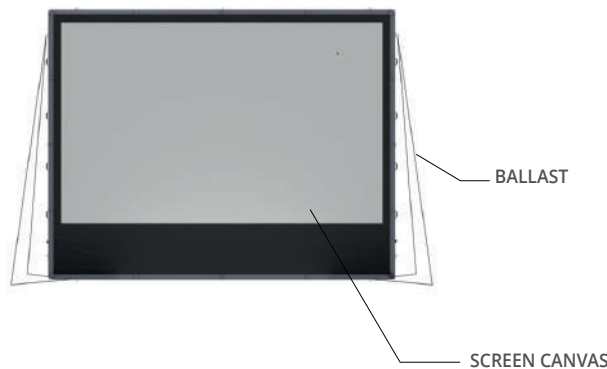

These inflatable screens are silent! They don't require a permanent blower, so you won't hear any noise during your projection and you'll save energy !

Compact

Quick  
installation

Light

Easy  
installation