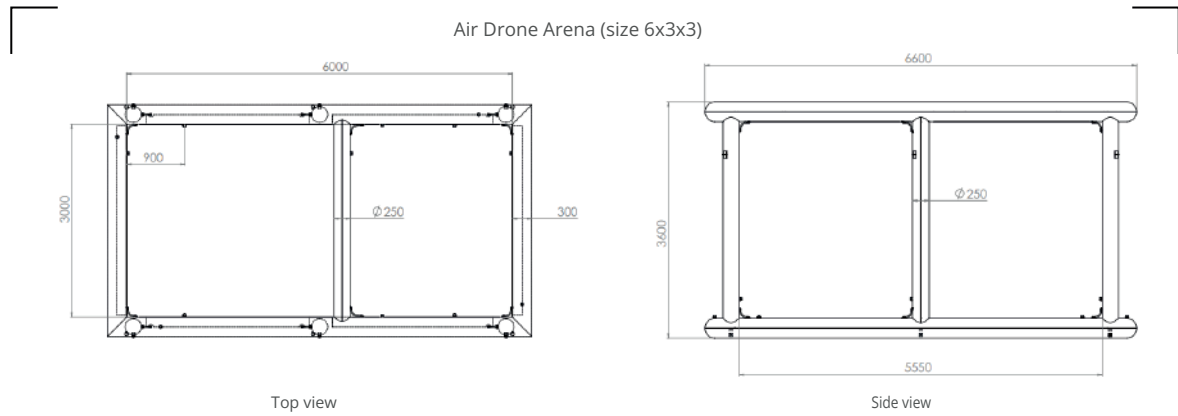

TECHNICAL DATA

DIMENSIONS (LxIxH)	6m x 3m x 3m	14m x 7m x 5m
TOTAL WEIGHT	33 kg	130 kg
INFLATION TIME	15min (preparation included)	1h (preparation included)
DEFLATION TIME	15min (folding included)	45min (folding included)
PACK SIZE (LxIxH)	80L x 60l x 60H cm	142L x 112l x 105H cm
FABRICS	M1 fabric	M1 fabric, 600 deniers
COLORS	Anthracite grey, white	Gris anthracite