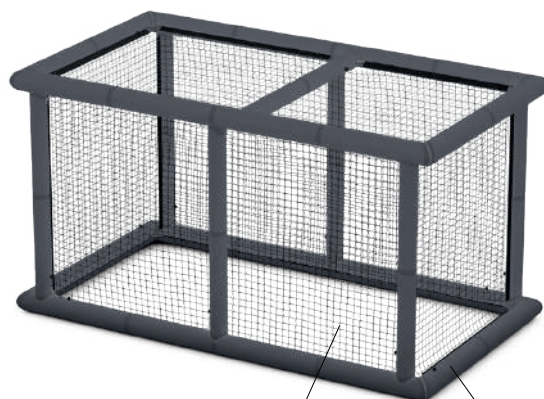

MICHELIN INFLATABLE SOLUTIONS

Sport & Events

AIR DRONE ARENA INFLATABLE DRONE CAGE

DESCRIPTION

The Air Drone Arena is a specific innovation designed for the practice of Drone Soccer. It allows UAVs to be initiated into flight mode and demonstrated in a safe environment during indoor or outdoor exhibitions, thanks to the flat-roofed design.

The structure is inflated within 7 minutes and remains pressurized for several days. Lightweight (only 33kg) and easy to fold, it fits into a carry-on bag. An XL ultralight structure is also available for some applications with same functionalities.

Secure

Quick
Installation

Light

Easy
installation

NET

INFLATABLE BEAM

PERSONNALISATION

MICHELIN

TECHNICAL DATA

DIMENSIONS (LxIxH)	6m x 3m x 3m	14m x 7m x 5m
TOTAL WEIGHT	33 kg	130 kg
INFLATION TIME	15min (preparation included)	1h (preparation included)
DEFLATION TIME	15min (folding included)	45min (folding included)
PACK SIZE (LxIxH)	80L x 60l x 60H cm	142L x 112l x 105H cm
FABRICS	M1 fabric	M1 fabric, 600 deniers
COLORS	Anthracite grey, white	Gris anthracite