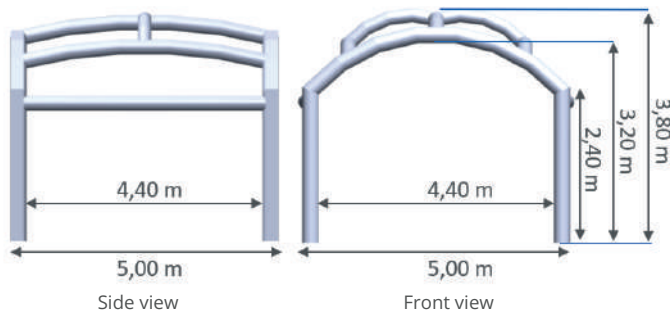

TECHNICAL DATA

	1 module only	Example 2 modules Lateral integration	Example 3 modules Longitudinal integration

Surface area	25 m²	50 m²	75 m²
Folded dimensions	60 x 60 x 60 cm	80 x 60 x 60 cm	180 x 60 x 60 cm
Weight	30 kg	60 kg	90 kg
Installation time	10 min	25 min	40 min
Wind resistance	Up to 40 km/h wind speed, with guy wires		

Delivered with : External covers + carry bag + pump + repair kit + guying kit.

Options available : Customisation, internal covers, LED lighting, ballast solutions.

DIMENSIONS