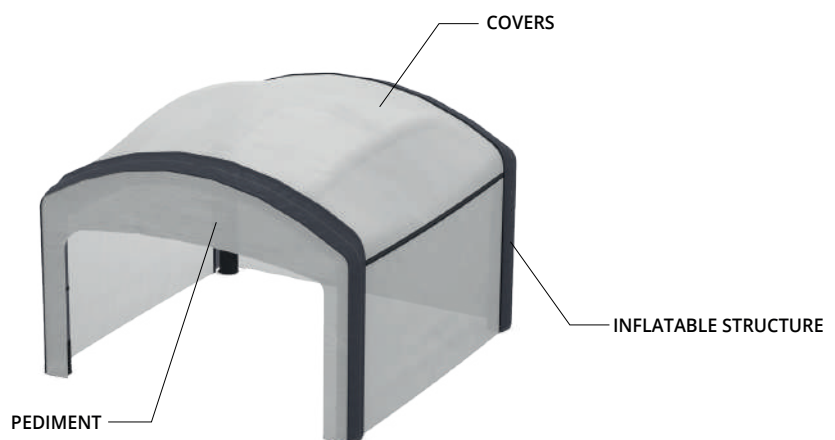

The event tent can be used both indoors and outdoors, thanks to its ballast and/or bracing system. Modular, its side covers and fronts are removable, and this shelter can be combined with other modules to provide customised cover to suit your needs.

Light

Quick
installation

Modular

Compact

MICHELIN

TECHNICAL DATA

	1 module only	Example 2 modules Lateral integration	Example 3 modules Longitudinal integration
--	---------------	--	---

Surface area	25 m ²	50 m ²	75 m ²
Folded dimensions	60 x 60 x 60 cm	80 x 60 x 60 cm	180 x 60 x 60 cm
Weight	30 kg	60 kg	90 kg
Installation time	10 min	25 min	40 min
Wind resistance	Up to 40 km/h wind speed, with guy wires		