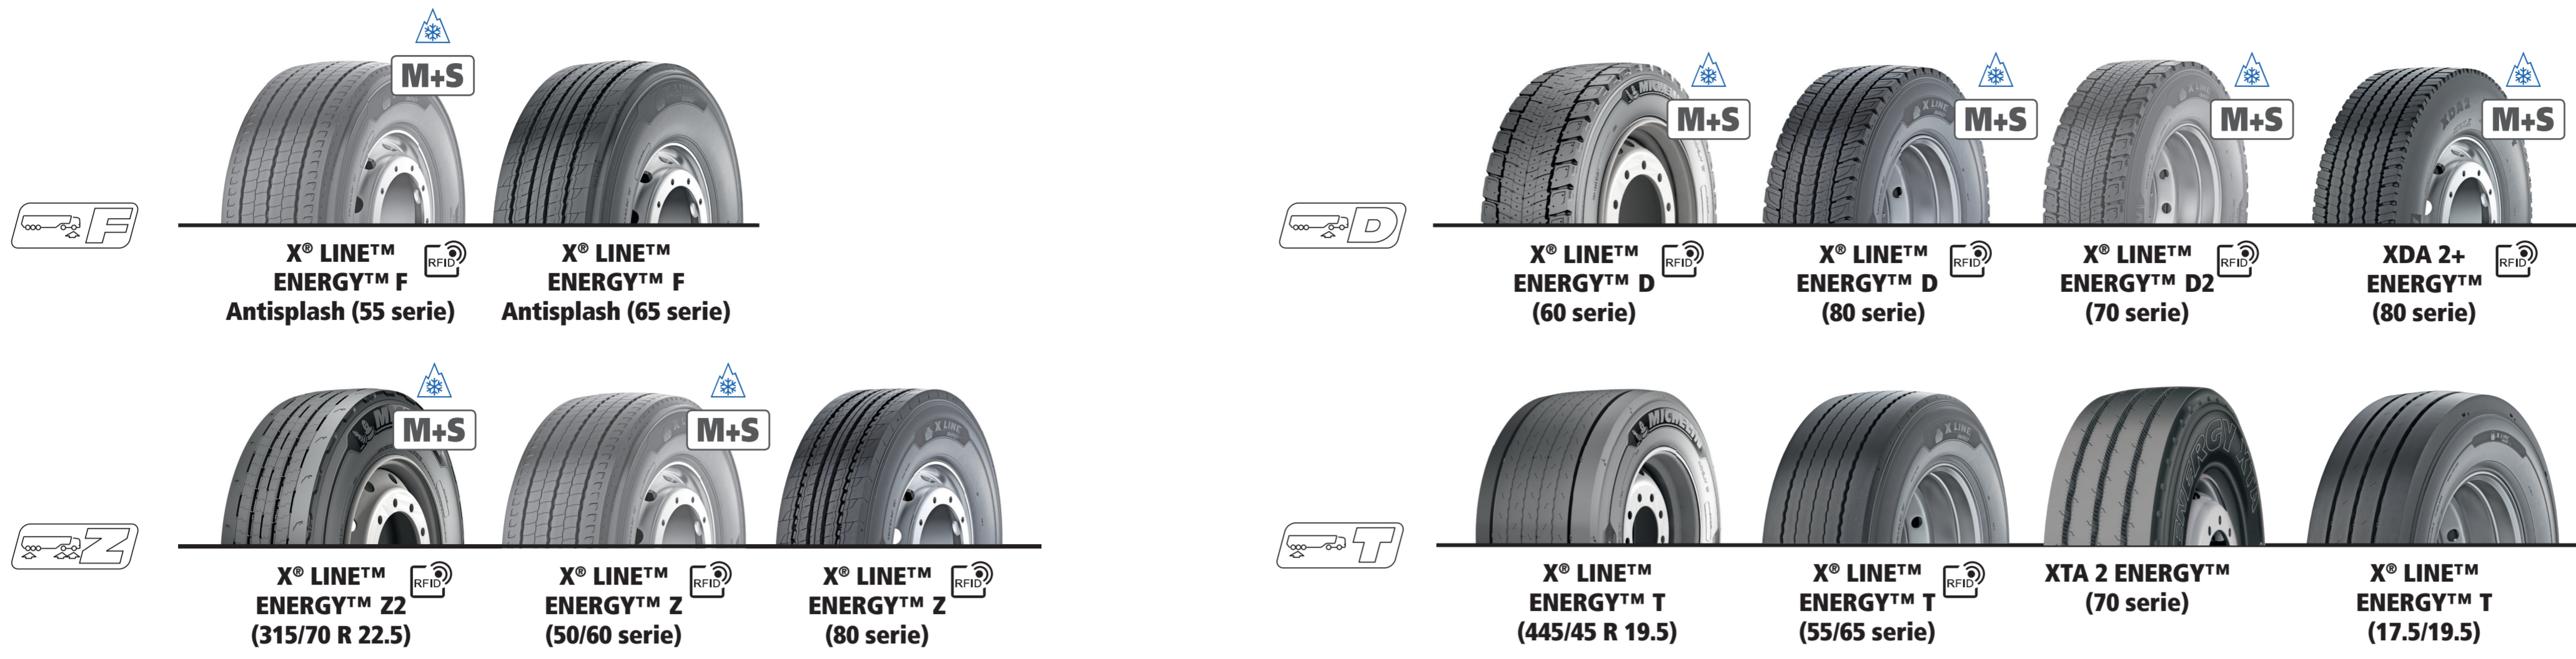

MICHELIN TRUCK AND BUS TIRES

TIRES FOR LONG HAUL TRANSPORTS ON HIGHWAYS AND NATIONAL ROADS

TIRES FOR NATIONAL AND REGIONAL OPERATIONS ON ALL TYPES OF ROADS

TIRES FOR COACHES, FOR SHORT AND LONG DISTANCES ON ALL TYPES OF ROADS

TIRES FOR DRIVING IN URBAN TRAFFIC

TIRES FOR MIXED USAGE, ON AND OFF ROAD

TIRES FOR OFF-ROAD DRIVING, ON ALL TYPES OF SURFACES

PROFESSIONAL.MICHELIN.DK
 PROFESSIONAL.MICHELIN.FI
 PROFESSIONAL.MICHELIN.NO
 PROFESSIONAL.MICHELIN.SE